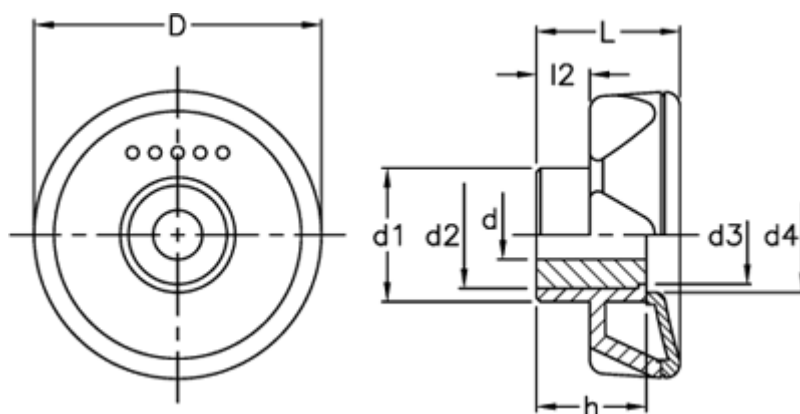

# Data Sheet

Article number: 23052206166  
Description: E+G Lobe knob  
ELK.70-FP A12-C6, red cap

## Measures

D	= 70	l2 = 13
d1	= 32.5	
d2	= 26	
d3	= 24.0	
d4	= 28	
d H7	= 12	
h	= 27	
L	= 35	